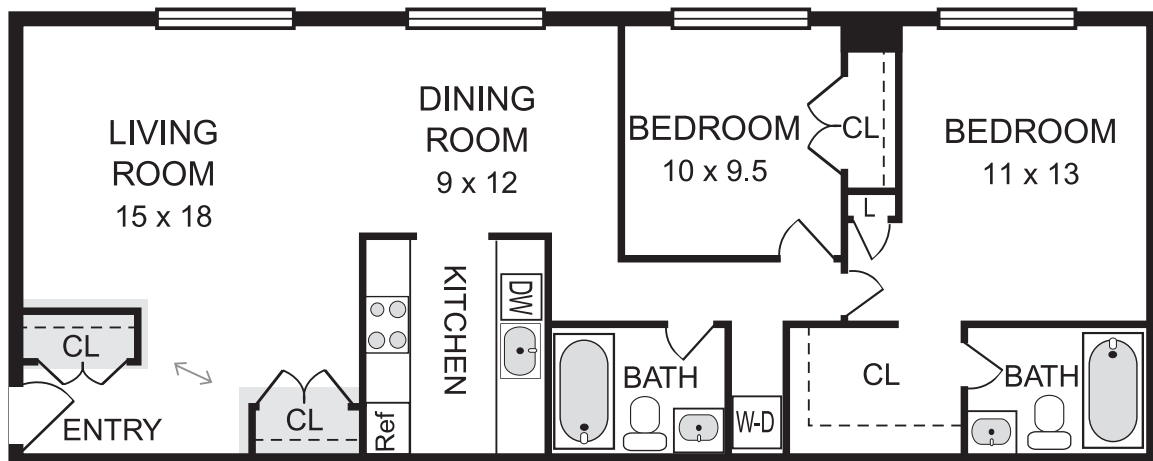

CHERRY HILL

2 Bedrooms, 2 Baths

2110-2120 NORTH MONROE STREET

ARLINGTON, VIRGINIA 22207

PHONE: (703) 522-8755

FAX: (703) 522-0391

(Closet location varies)

Cherry Hill 2 bedrooms, 2 baths (2c)

DITTMAR
COMPANY

Illustration is not to scale and may vary from actual floorplan.

Dedicated to Quality Living