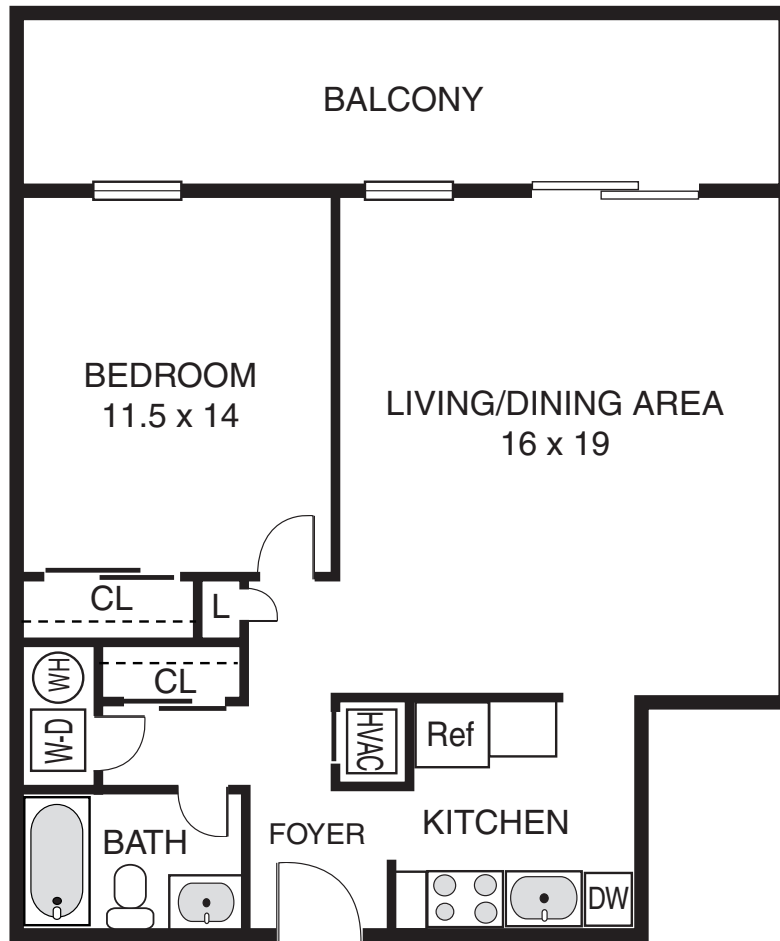

COURTLAND PARK

1 Bedroom, 1 Bath

2500 CLARENDON BOULEVARD

ARLINGTON, VIRGINIA 22201

PHONE: (703) 243-9700

FAX: (703) 243-6477

Courtland Park 1 bedroom, 1 bath (1a)

Illustration is not to scale and may vary from actual floorplan.
Room dimensions are rounded to nearest half foot.