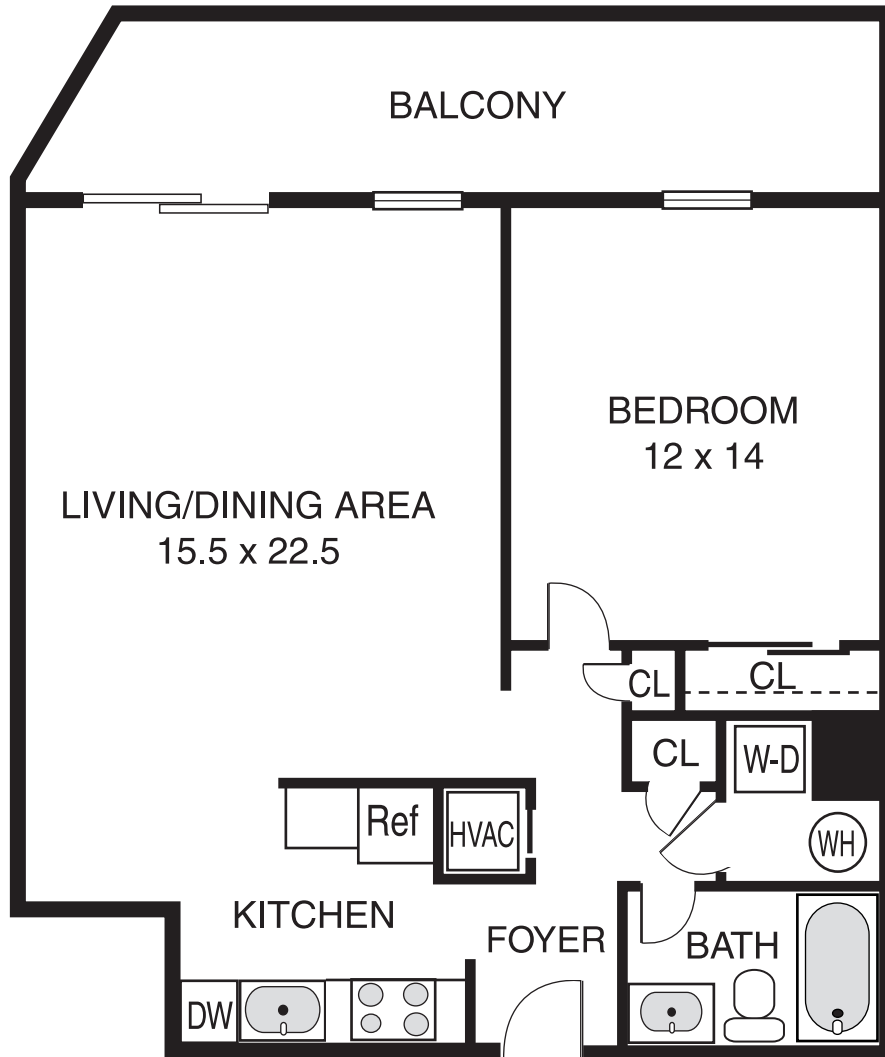

COURTLAND PARK

1 Bedroom, 1 Bath

2500 CLARENDON BOULEVARD

ARLINGTON, VIRGINIA 22201

PHONE: (703) 243-9700

FAX: (703) 243-6477

Courtland Park 1 bedroom, 1 bath (1b)

Illustration is not to scale and may vary from actual floorplan.
Room dimensions are rounded to nearest half foot.