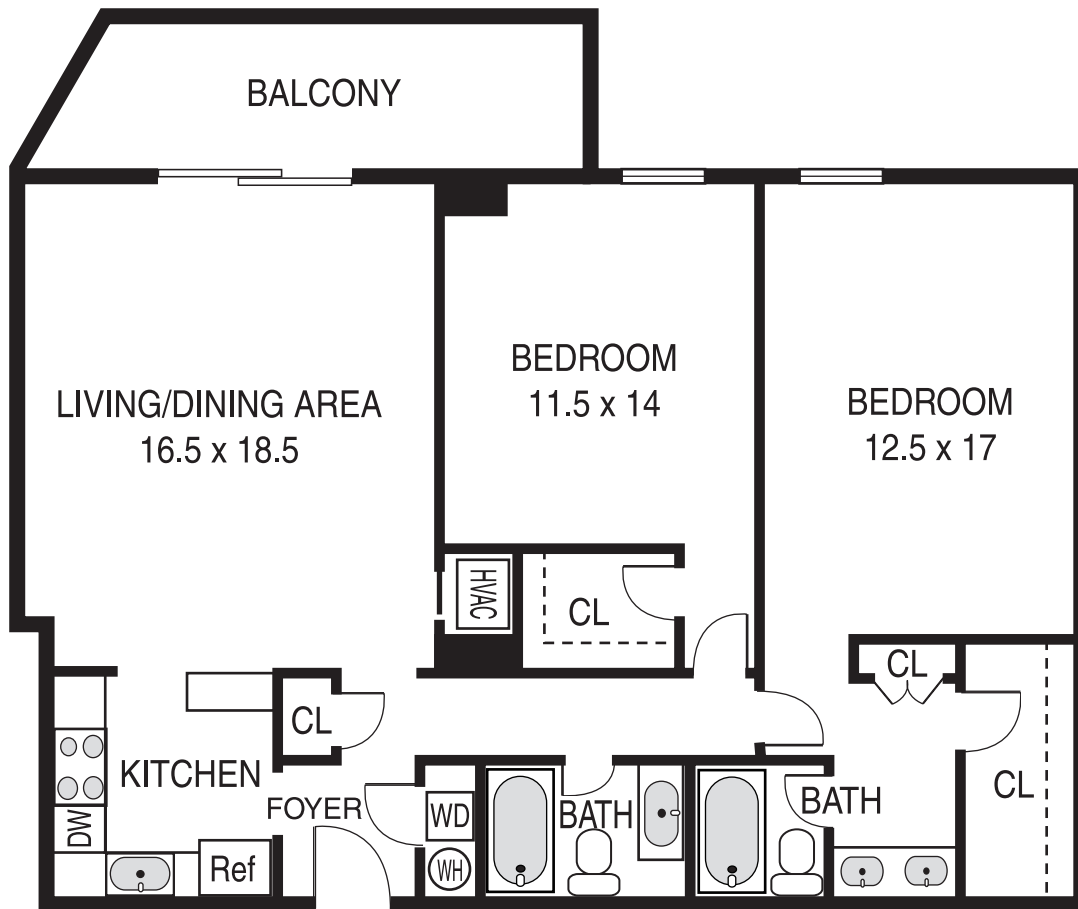

# COURTLAND PARK

2 Bedrooms, 2 Baths

2500 CLARENDON BOULEVARD

ARLINGTON, VIRGINIA 22201

PHONE: (703) 243-9700

FAX: (703) 243-6477

Courtland Park 2 bedrooms, 2 baths (2a)

Illustration is not to scale and may vary from actual floorplan.  
Room dimensions are rounded to nearest half foot.