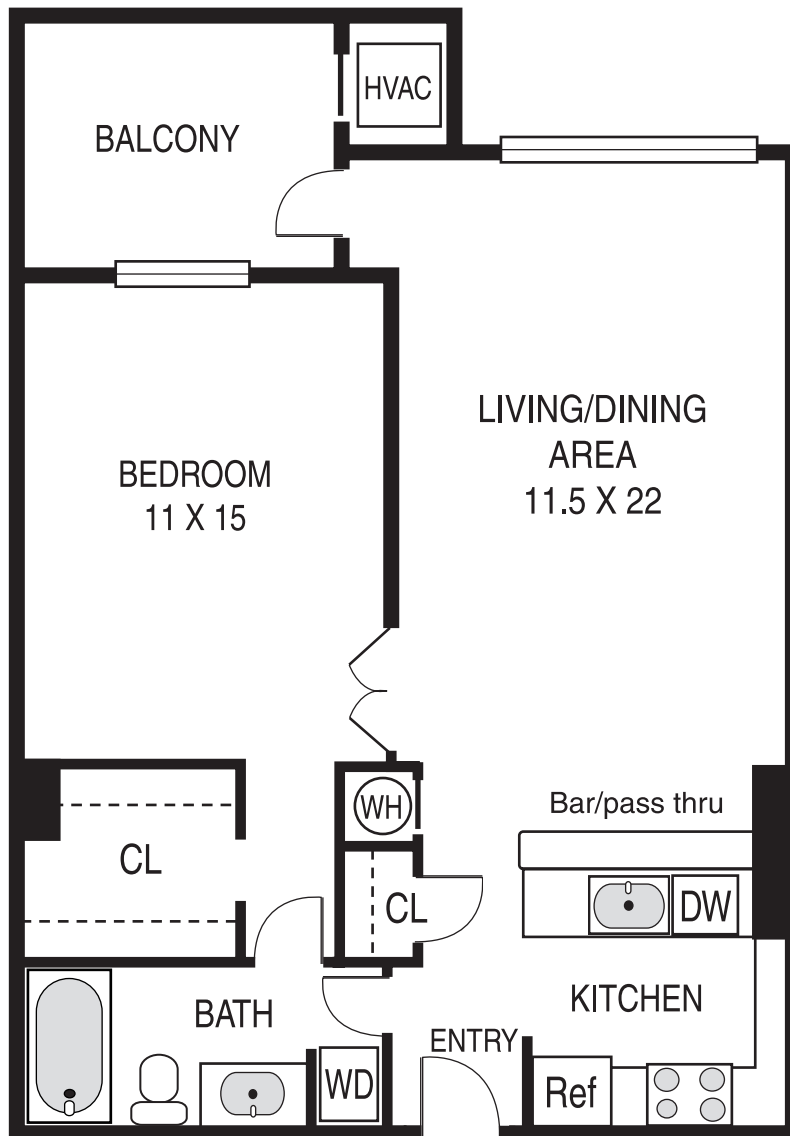

COURTLAND TOWERS

1 Bedroom, 1 Bath

1200 NORTH VEITCH STREET

ARLINGTON, VIRGINIA 22201

PHONE: (703) 528-2700

FAX: (703) 524-5309

Courtland Towers 1 bedroom, 1 bath (1b)

Illustration is not to scale and may vary from actual floorplan.
Room dimensions are rounded to nearest half foot.