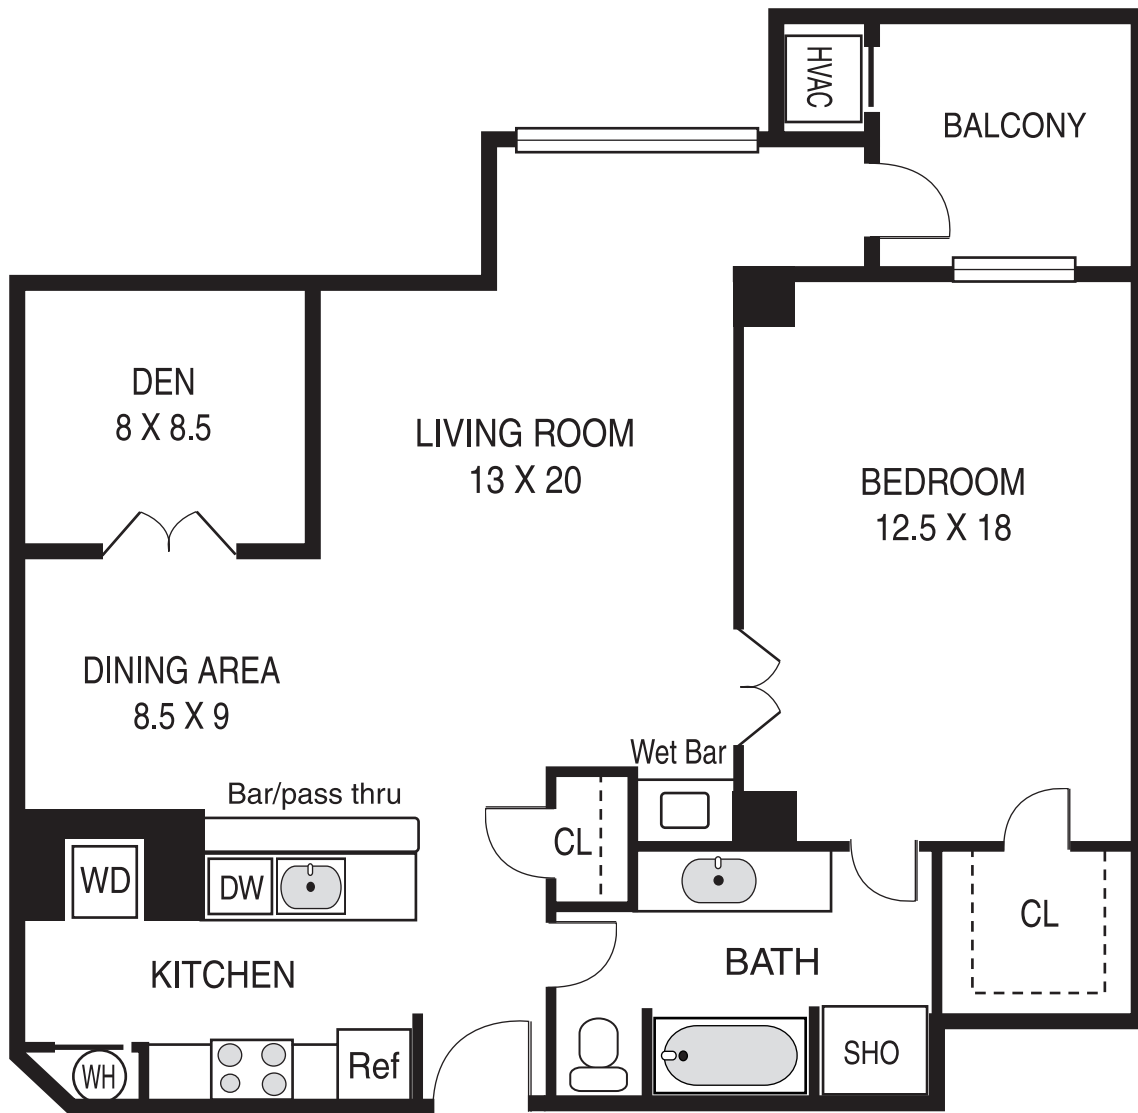

COURTLAND TOWERS

1 Bedroom w/ den, 1 Bath

1200 NORTH VEITCH STREET

ARLINGTON, VIRGINIA 22201

PHONE: (703) 528-2700

FAX: (703) 524-5309

Courtland Towers 1 bedroom w/den (1c)

Illustration is not to scale and may vary from actual floorplan.
Room dimensions are rounded to nearest half foot.