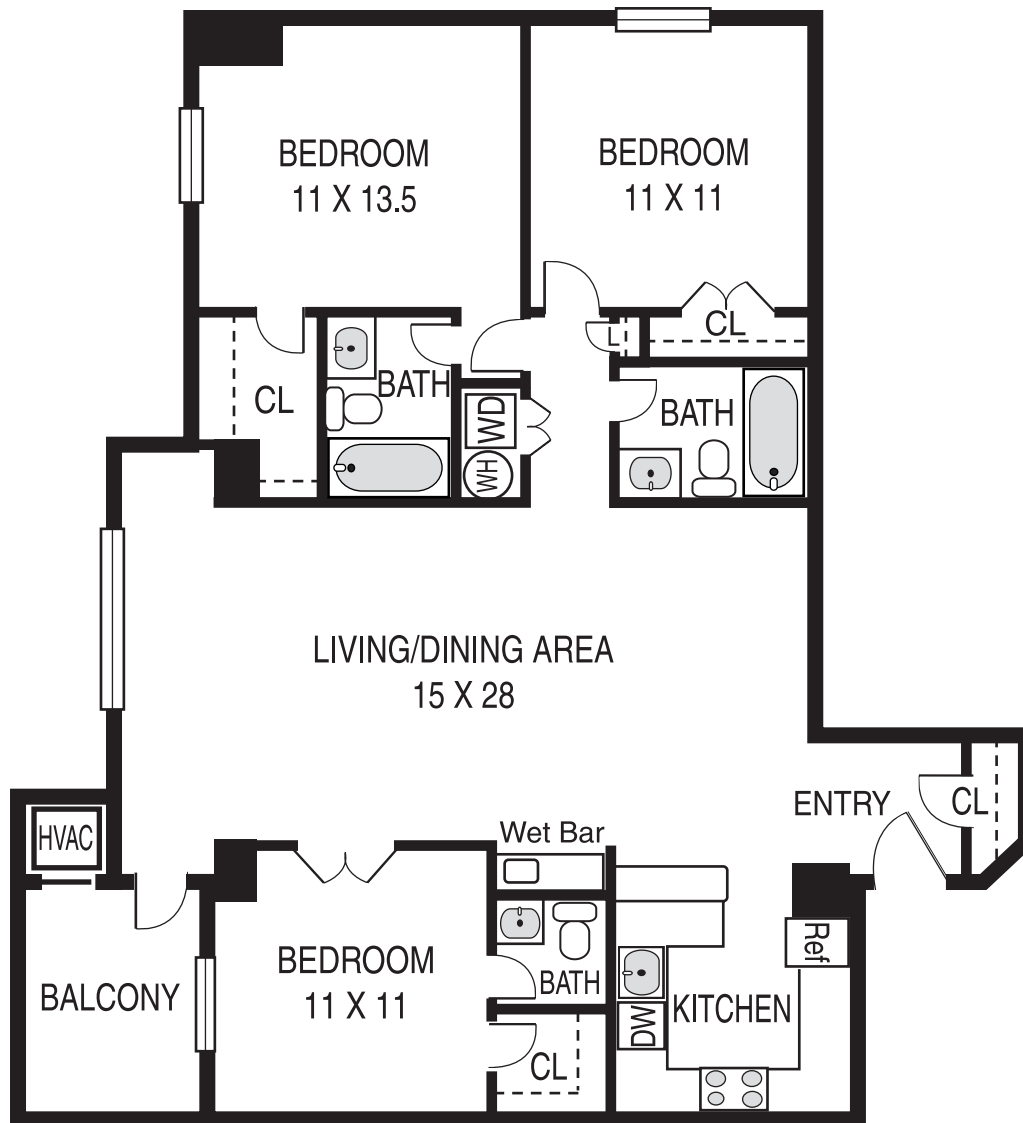

# COURTLAND TOWERS

3 Bedrooms, 2 1/2 Baths

1200 NORTH VEITCH STREET

ARLINGTON, VIRGINIA 22201

PHONE: (703) 528-2700

FAX: (703) 524-5309

Courtland Towers 3 bedrooms, 2 1/2 baths (3a)

Illustration is not to scale and may vary from actual floorplan.  
Room dimensions are rounded to nearest half foot.