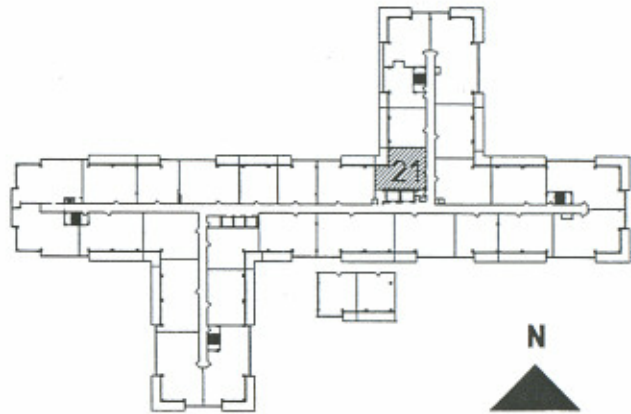

DOLLEY MADISON TOWERS

2300 24th ROAD SOUTH ARLINGTON, VA 22204

PHONE: 703-920-0400 www.rentdittmar.com

RESIDENCES 21

24 th ROAD SOUTH

NOTES:

Illustration is not to scale and may vary from actual floor plan. Room dimensions are rounded