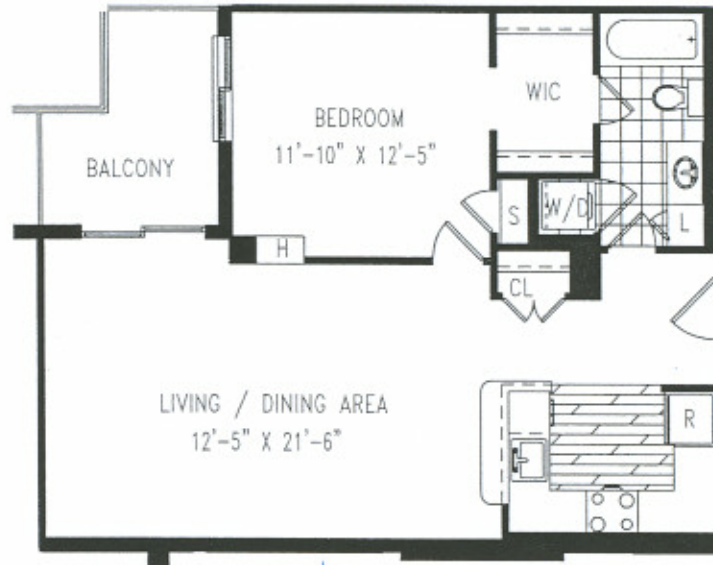

DOLLEY MADISON TOWERS

2300 24th ROAD SOUTH ARLINGTON, VA 22204

PHONE: 703-920-0400 www.rentdittmar.com

RESIDENCES 21

24 th ROAD SOUTH

NOTES:

Illustration is not to scale and may vary from actual floor plan. Room dimensions are rounded